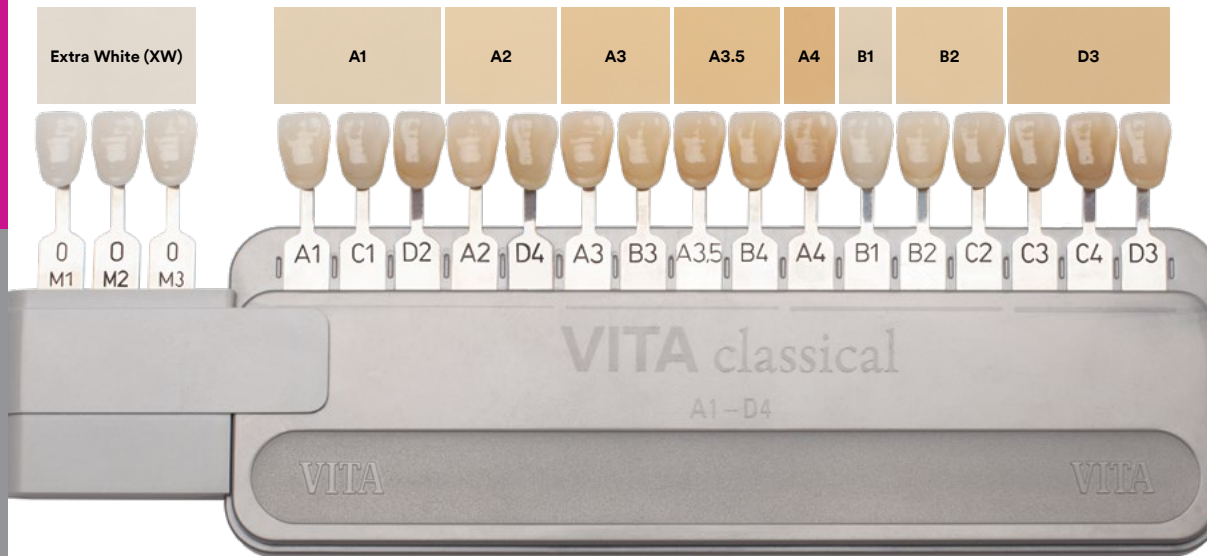

# Filtek™

Universal Restorative

## Shade Selection Guide

... choose this shade of  
3M™ Filtek™ Universal  
Restorative\*

If the VITA shade is ...

**[www.3M.com/FiltekUniversal](http://www.3M.com/FiltekUniversal)**

**3M Oral Care**  
**2510 Conway Avenue**  
**St. Paul, MN 55144-1000 USA**